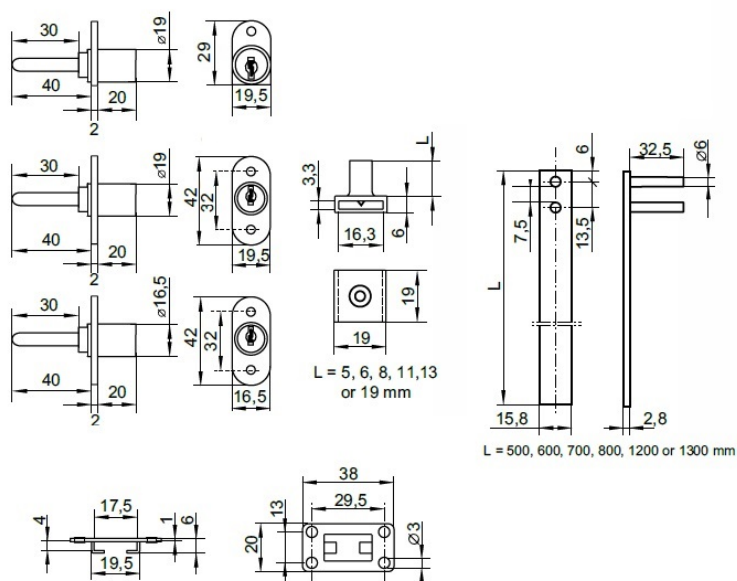

PRODUCT SHEET

Description:

Cent. Lock 1018/600mm, $\varnothing 16,5 \times 20$ mm, 40mm Tail, NPL, HCK SISO, 8mm Pegs, Complete W/1x600mm Locking Bar, 2 x Metal Bar Guides &, 3x8mm Adjustable Pegs

Item number:

14.03.108-0

Units	Box	Carton	HS Code	Barcode
Set	24	120	8301300000	
				5704866034746

SISO A/S

Mileparken 11
DK-2740 Skovlunde
Denmark
VAT: DK 24786013

Phone +45 45 830 900

www.siso.dk
siso@siso.dk

Danske Bank
Nytorv Branch
Copenhagen
SWIFT: DABADKKK

Account no.
4180 3112 112936
IBAN Account
DK7230003112112936