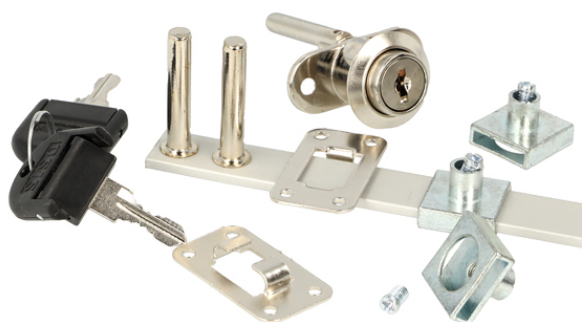

PRODUCT SHEET

Description:

Cent. Lock 1018/600mm, $\varnothing 16,5 \times 20$ mm, 40mm Tail, NPL, HCK SISO, 8mm Pegs, Complete W/1x600mm Locking Bar, 2 x Metal Bar Guides &, 3x8mm Adjustable Pegs

Item number:

14.03.108-0

Units	Box	Carton	HS Code	Barcode
Set	24	120	8301300000	
				5704866034746

SISO A/S

Mileparken 11
DK-2740 Skovlunde
Denmark
VAT: DK 24786013

Phone +45 45 830 900

www.siso.dk
siso@siso.dk

Danske Bank
Nytorv Branch
Copenhagen
SWIFT: DABADKKK

Account no.
4180 3112 112936
IBAN Account
DK7230003112112936